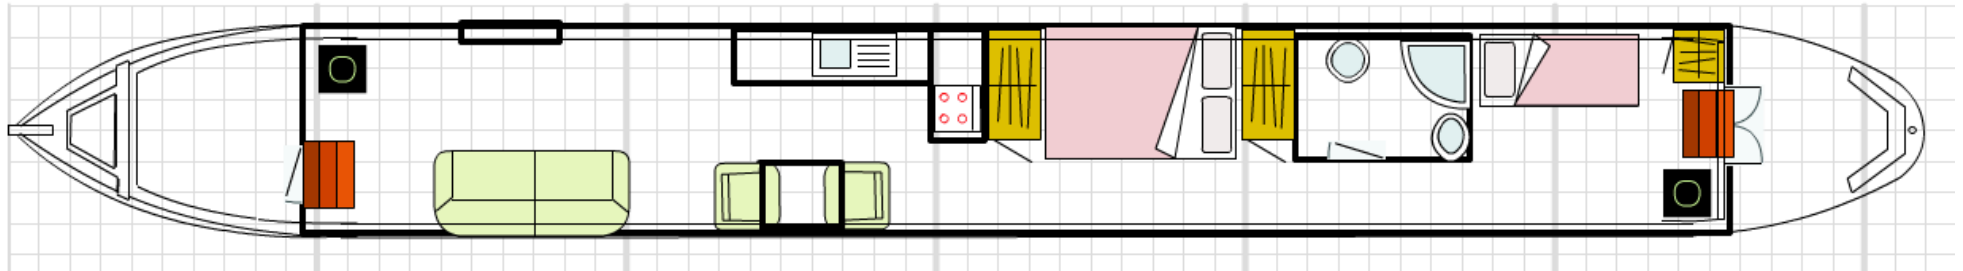

Boat Layout

Enclosed Cratch Area

Living area with woodburner and wall mounted TV

Spacious Kitchen and dining area

Fixed double with storage space

Bathroom

Flexible second bedroom with additional heating

Cruiser Stern

Facilities

Priscilla has all the normal **“Escape The Rat Race”** facilities:

- a good sized fixed double bedroom;
- a good sized shower room, incorporating a full size wash hand basin with a pump out toilet;
- a nicely fitted kitchen

Equipment

A welcome bottle of wine awaits you on your “Escape”.

We can provide the board fully equipped with crockery and cutlery for 4 people, utensils for all cooking, and towels and linen, or provide the boat empty – as you wish.

We provide you with a British Waterways Map, mooring stakes and windlasses - to help you navigate the canal and river network across the UK.