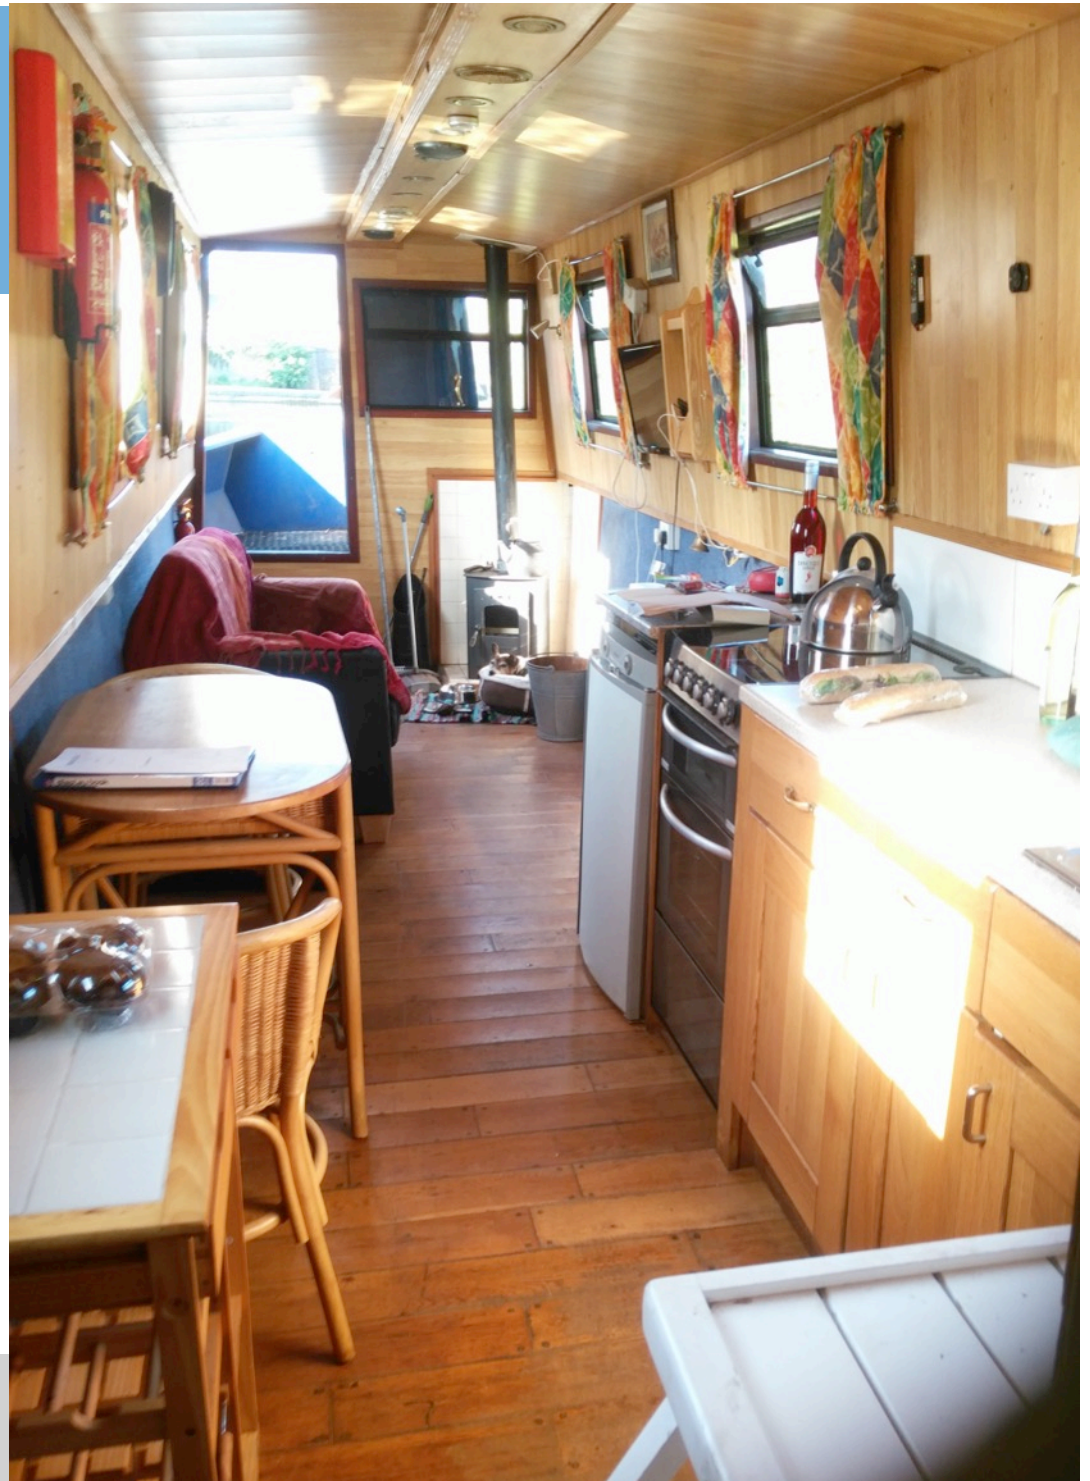

# Boat Layout

Enclosed Cratch Area

Living area with woodburner and wall mounted TV

Spacious Kitchen and dining area

Fixed double with storage space

Bathroom

Flexible second bedroom with additional heating

Cruiser Stern

## Facilities

Priscilla has all the normal **“Escape The Rat Race”** facilities:

- a good sized fixed double bedroom;
- a good sized shower room, incorporating a full size wash hand basin with a pump out toilet;
- a nicely fitted kitchen

## 1. The Living Room

*This is the focal point of the boat with plenty of room for sitting whilst cruising, a wall mounted tv and space for preparing food and chatting over a glass of wine.*

*The area exudes warmth from the wood. The sitting room has loose furniture currently with a single sofa but there is an arrangement with individual easy chairs available.*

## 2. Kitchen

With an oven, grill, hob and fridge.

There's plenty of work surface, and plenty of storage – as you'd expect from a long boat of this size.

Opposite the hob is a flexible dining table and chairs.