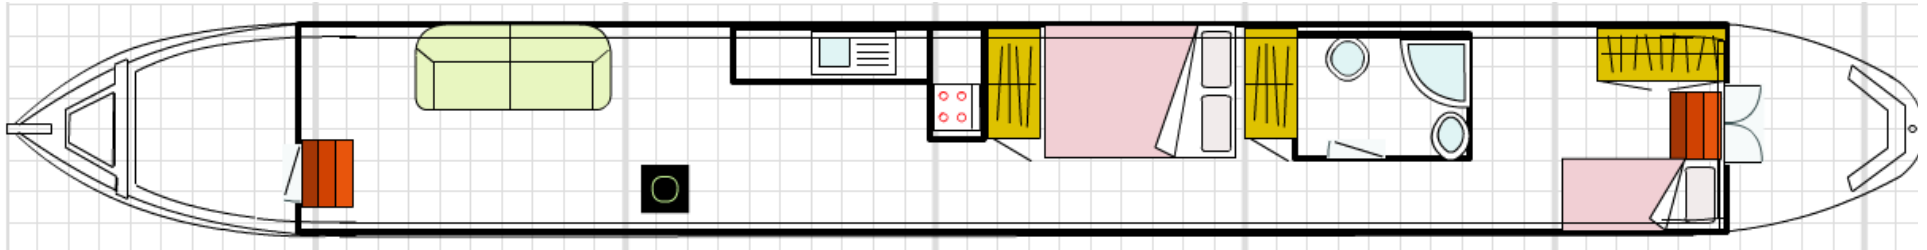

Boat Layout

Enclosed Cratch Area

Living area with woodburner

Spacious Kitchen

Fixed double with storage space

Bathroom

Flexible second bedroom

Cruiser Stern

Facilities

Priscilla has all the normal **“Escape The Rat Race”** facilities:

- a good sized fixed double bedroom;
- a good sized shower room, incorporating a full size wash hand basin with a pump out toilet;
- a nicely fitted kitchen
- radiators fed from a back boiler on the squirrel stove.

Equipment

A welcome bottle of wine awaits you on your “Escape”.

We can provide the board fully equipped with crockery and cutlery for 4 people, utensils for all cooking, and towels and linen, or provide the boat empty – as you wish.

We provide you with a British Waterways Map, mooring stakes and windlasses - to help you navigate the canal and river network across the UK.